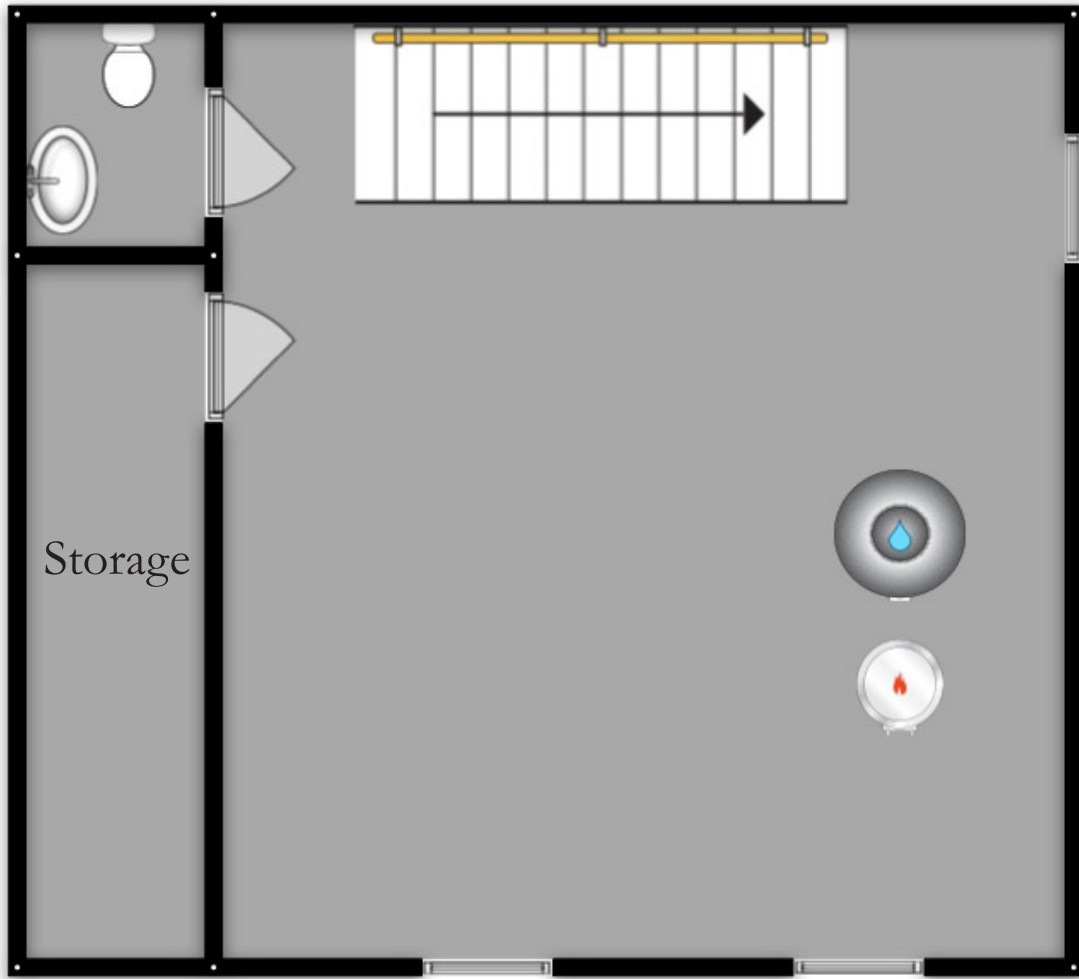

801 S. Ivy St., Arlington, VA 22204

Main Level

The furniture & fixtures shown are for illustration purposes only, dimensions & layout are approximate

801 S. Ivy St., Arlington, VA 22204

Upper Level

The furniture & fixtures shown are for illustration purposes only, dimensions & layout are approximate

801 S. Ivy St., Arlington, VA 22204

Lower Level

The furniture & fixtures shown are for illustration purposes only, dimensions & layout are approximate