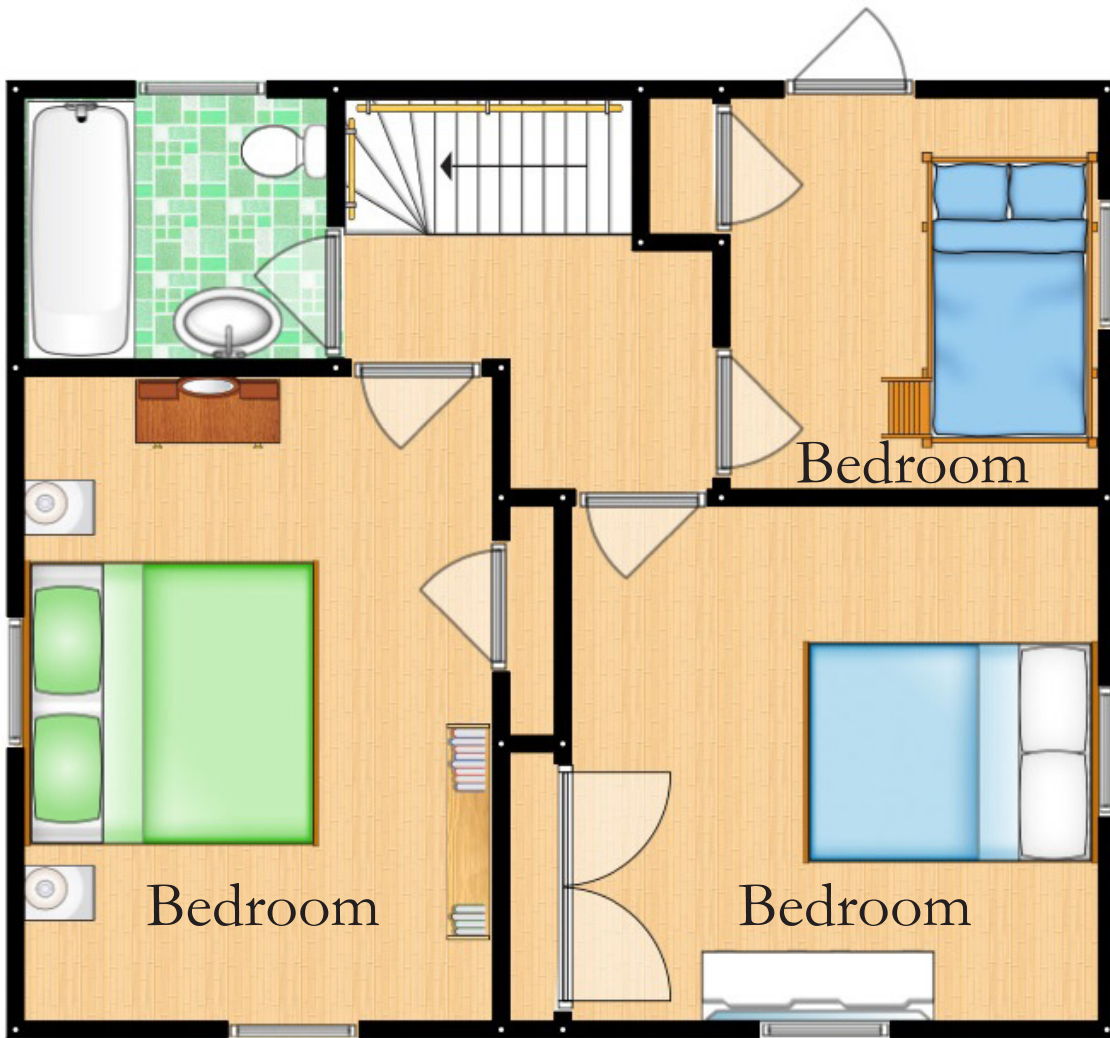

801 S. Ivy St., Arlington, VA 22204

Main Level

The furniture & fixtures shown are for illustration purposes only, dimensions & layout are approximate

801 S. Ivy St., Arlington, VA 22204

Upper Level

The furniture & fixtures shown are for illustration purposes only, dimensions & layout are approximate

801 S. Ivy St., Arlington, VA 22204

Lower Level

The furniture & fixtures shown are for illustration purposes only, dimensions & layout are approximate