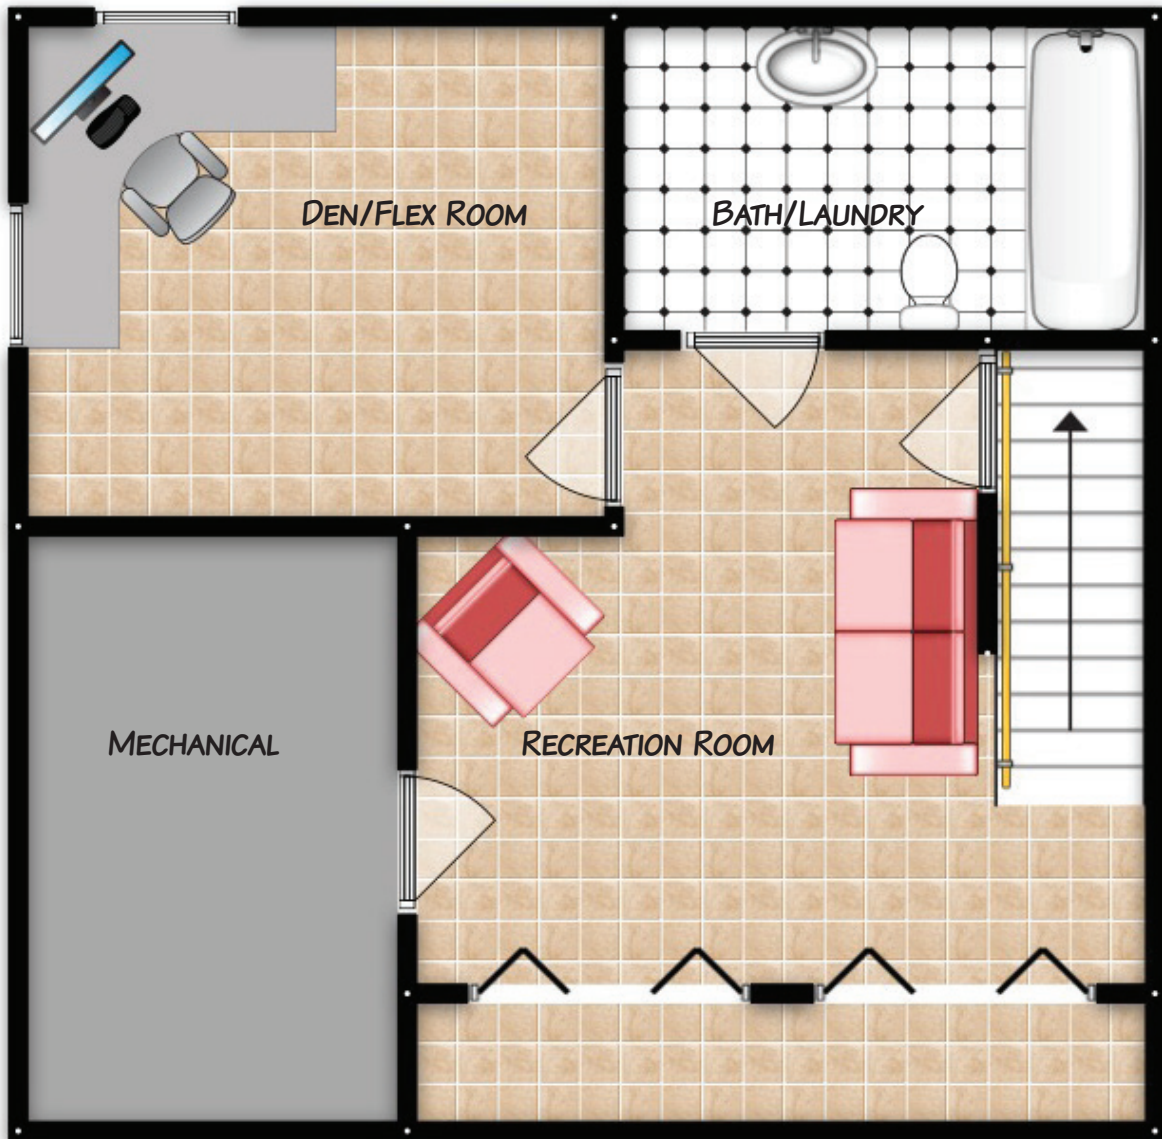

1003 Patrick Henry Dr., Arlington, VA 22205

Main Level

The furniture & fixtures shown are for illustration purposes only, dimensions & layout are approximate

1003 Patrick Henry Dr., Arlington, VA 22205

Upper Level

The furniture & fixtures shown are for illustration purposes only, dimensions & layout are approximate

1003 Patrick Henry Dr., Arlington, VA 22205

Lower Level

The furniture & fixtures shown are for illustration purposes only, dimensions & layout are approximate